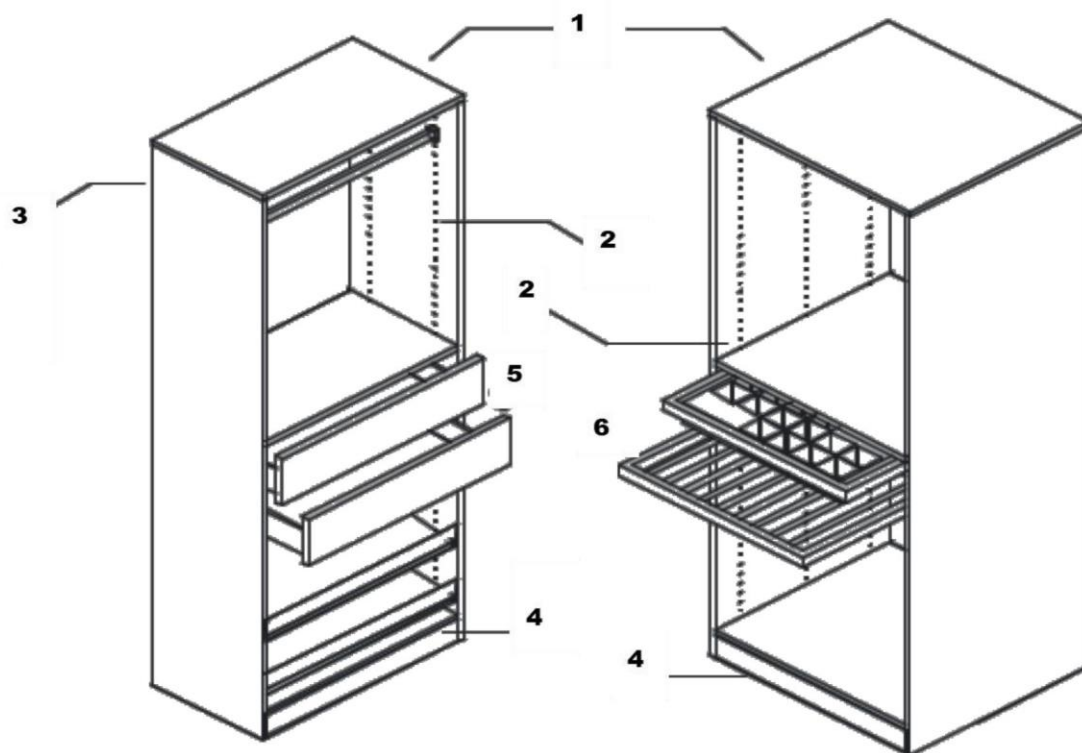

CLOSET SPECIFICATIONS

1) 15" and 24" depth available.
2) 32MM drilling system, standard units with shelves or hanging rods.
3) 3/4" thick side panel and 3/8" back panel.
4) 3" height toekick of matching color.
5) 4 sizes of drawers for customization.
6) Available accessories.