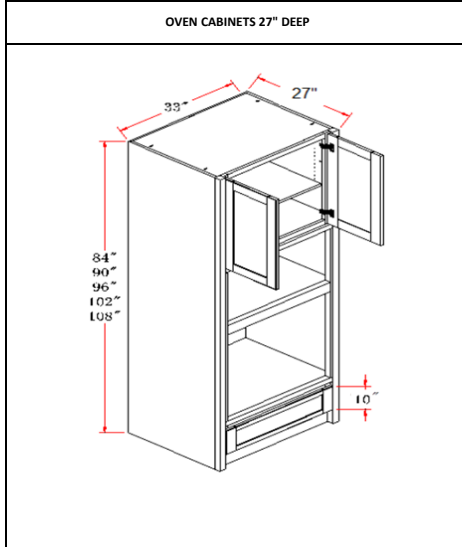

ITEM	Height	Width	Depth				
	OC338427	84"	33"	27"			
OC339027	90"	33"	27"				
OC339627	96"	33"	27"