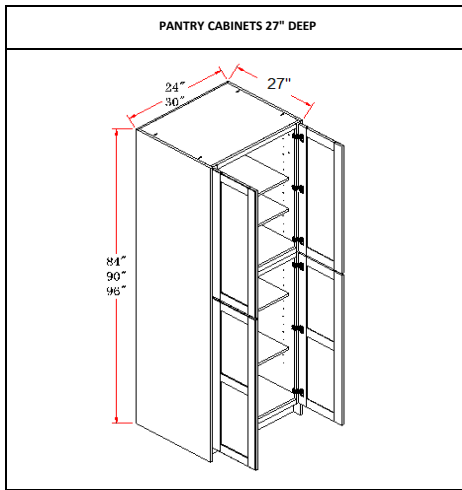

ITEM	Height	Width	Depth				
	TP248427	84"	24"	27"			
TP249027	90"	24"	27"				
TP249627	96"	24"	27"				
TP308427	84"	30"	27"				
TP309027	90"	30"	27"				
TP309627	96"	30"	27"