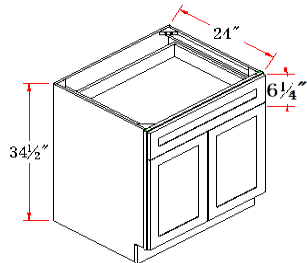

EURO CABINETRY

CONSTRUCTION SPECIFICATIONS

- * Solid wood door frames are mortise and tenon.
- * 6 ways adjustable concealed hinge with build-in soft close 110° opening capability.
- * 5/8" solid birch dovetail drawer with a 3/8" plywood bottom with full extension under mount soft slides.
- * 3" interior drawer height.
- * 3/4" X 1 1/2" solid wood face frame.
- * 1/2" select birch veneered plywood back with a nature finished interior.
- * 1/2" select birch veneered plywood side panels splined into face frame.
- * 3/4" select birch veneered plywood adjustable shelving.
- * Base cabinet has 21" deep shelves.

*B15

EURO CABINETRY

SINGLE DOOR BASE CABINET

ITEM	Height	Width	Depth			
	B09	34 1/2"	9"	24"		
B12	34 1/2"	12"	24"			
B15	34 1/2"	15"	24"			
B18	34 1/2"	18"	24"			
B21	34 1/2"	21"	24"			

DOUBLE DOOR BASE CABINET

ITEM	Height	Width	Depth			
	B24	34 1/2"	24"	24"		
B27	34 1/2"	27"	24"			

DOUBLE DOOR DOUBLE DRAWER BASE CABINET

ITEM	Height	Width	Depth			
	B30	34 1/2"	30"	24"		
B33	34 1/2"	33"	24"			
B36	34 1/2"	36"	24"			
B39	34 1/2"	39"	24"			

THREE DRAWERS BASE CABINET		ITEM						
		Height	Width	Depth				
		DB12	34 1/2"	12"	24"			
		DB15	34 1/2"	15"	24"			
		DB18	34 1/2"	18"	24"			
		DB21	34 1/2"	21"	24"			
		DB24	34 1/2"	24"	24"			
		DB27	34 1/2"	27"	24"			
		DB30	34 1/2"	30"	24"			
		DB33	34 1/2"	33"	24"			
		DB36	34 1/2"	36"	24"			
SINK BASE CABINET		ITEM						
		Height	Width	Depth				
		SB27	34 1/2"	27"	24"			
		SB30	34 1/2"	30"	24"			
		SB33	34 1/2"	33"	24"			
		SB36	34 1/2"	36"	24"			
SINK BASE CABINET		ITEM						
		Height	Width	Depth				
		SB39	34 1/2"	39"	24"			
		SB42	34 1/2"	42"	24"			
FARM SINK BASE CABINET		ITEM						
		Height	Width	Depth				
		FS36	34 1/2"	36"	24"			
DIAGONAL SINK BASE		ITEM						
		Height	Width	Depth				
		DSB42	34 1/2"	42"	24"			
BASE MICROWAVE CABINET		ITEM						
		Height	Width	Depth				
		BMC30	34 1/2"	30"	24"			