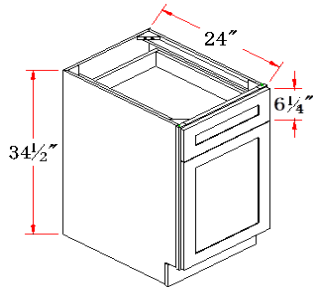

EURO CABINETRY

CONSTRUCTION SPECIFICATIONS

- * Solid wood door frames are mortise and tenon.
- * 6 ways adjustable concealed hinge with build-in soft close 110° opening capability.
- * 5/8" solid birch dovetail drawer with a 3/8" plywood bottom with full extension under mount soft slides.
- * 3" interior drawer height.
- * 3/4" X 1 1/2" solid wood face frame.
- * 1/2" select birch veneered plywood back with a nature finished interior.
- * 1/2" select birch veneered plywood side panels splined into face frame.
- * 3/4" select birch veneered plywood adjustable shelving.
- * Base cabinet has 21" deep shelves.

*B15

EURO CABINETRY

SINGLE DOOR BASE CABINET

ITEM	Height	Width	Depth			
	B09	34 1/2"	9"	24"		
B12	34 1/2"	12"	24"			
B15	34 1/2"	15"	24"			
B18	34 1/2"	18"	24"			
B21	34 1/2"	21"	24"			

DOUBLE DOOR BASE CABINET

ITEM	Height	Width	Depth			
	B24	34 1/2"	24"	24"		
B27	34 1/2"	27"	24"			

DOUBLE DOOR DOUBLE DRAWER BASE CABINET

ITEM	Height	Width	Depth			
	B30	34 1/2"	30"	24"		
B33	34 1/2"	33"	24"			
B36	34 1/2"	36"	24"			
B39	34 1/2"	39"	24"			

THREE DRAWERS BASE CABINET		ITEM						
		Height	Width	Depth				
		DB12	34 1/2"	12"	24"			
		DB15	34 1/2"	15"	24"			
		DB18	34 1/2"	18"	24"			
		DB21	34 1/2"	21"	24"			
		DB24	34 1/2"	24"	24"			
		DB27	34 1/2"	27"	24"			
		DB30	34 1/2"	30"	24"			
		DB33	34 1/2"	33"	24"			
		DB36	34 1/2"	36"	24"			
SINK BASE CABINET		ITEM						
		Height	Width	Depth				
		SB27	34 1/2"	27"	24"			
		SB30	34 1/2"	30"	24"			
		SB33	34 1/2"	33"	24"			
		SB36	34 1/2"	36"	24"			
SINK BASE CABINET		ITEM						
		Height	Width	Depth				
		SB39	34 1/2"	39"	24"			
		SB42	34 1/2"	42"	24"			
FARM SINK BASE CABINET		ITEM						
		Height	Width	Depth				
		FS36	34 1/2"	36"	24"			
DIAGONAL SINK BASE		ITEM						
		Height	Width	Depth				
		DSB42	34 1/2"	42"	24"			
BASE MICROWAVE CABINET		ITEM						
		Height	Width	Depth				
		BMC30	34 1/2"	30"	24"			