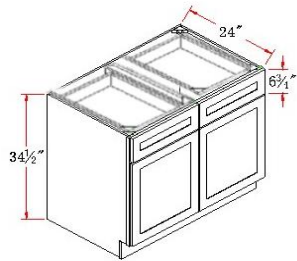

EURO CABINETRY

CONSTRUCTION SPECIFICATIONS

- * Solid wood door frames are mortise and tenon.
- * 6 ways adjustable concealed hinge with build-in soft close 110° opening capability.
- * 5/8" solid birch dovetail drawer with a 3/8" plywood bottom with full extension under mount soft slides.
- * 3" interior drawer height.
- * 3/4" X 1 1/2" solid wood face frame.
- * 1/2" select birch veneered plywood back with a nature finished interior.
- * 1/2" select birch veneered plywood side panels splined into face frame.
- * 3/4" select birch veneered plywood adjustable shelving.
- * Base cabinet has 21" deep shelves.

*B15

EURO CABINETRY

SINGLE DOOR BASE CABINET

ITEM	Height	Width	Depth			
	B09	34 1/2"	9"	24"		
B12	34 1/2"	12"	24"			
B15	34 1/2"	15"	24"			
B18	34 1/2"	18"	24"			
B21	34 1/2"	21"	24"			

DOUBLE DOOR BASE CABINET

ITEM	Height	Width	Depth			
	B24	34 1/2"	24"	24"		
B27	34 1/2"	27"	24"			

DOUBLE DOOR DOUBLE DRAWER BASE CABINET

ITEM	Height	Width	Depth			
	B30	34 1/2"	30"	24"		
B33	34 1/2"	33"	24"			
B36	34 1/2"	36"	24"			
B39	34 1/2"	39"	24"			

THREE DRAWERS BASE CABINET		ITEM						
		Height	Width	Depth				
		DB12	34 1/2"	12"	24"			
		DB15	34 1/2"	15"	24"			
		DB18	34 1/2"	18"	24"			
		DB21	34 1/2"	21"	24"			
		DB24	34 1/2"	24"	24"			
		DB27	34 1/2"	27"	24"			
		DB30	34 1/2"	30"	24"			
		DB33	34 1/2"	33"	24"			
		DB36	34 1/2"	36"	24"			
SINK BASE CABINET		ITEM						
		Height	Width	Depth				
		SB27	34 1/2"	27"	24"			
		SB30	34 1/2"	30"	24"			
		SB33	34 1/2"	33"	24"			
		SB36	34 1/2"	36"	24"			
SINK BASE CABINET		ITEM						
		Height	Width	Depth				
		SB39	34 1/2"	39"	24"			
		SB42	34 1/2"	42"	24"			
FARM SINK BASE CABINET		ITEM						
		Height	Width	Depth				
		FS36	34 1/2"	36"	24"			
DIAGONAL SINK BASE		ITEM						
		Height	Width	Depth				
		DSB42	34 1/2"	42"	24"			
BASE MICROWAVE CABINET		ITEM						
		Height	Width	Depth				
		BMC30	34 1/2"	30"	24"			