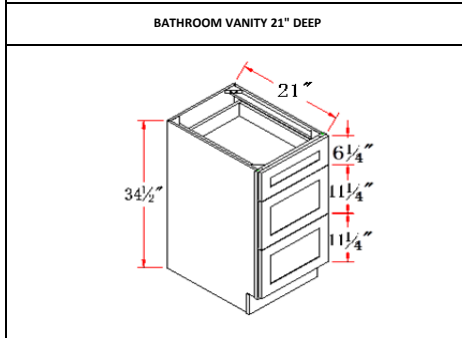

ITEM	Height	Width	Depth				
	VDB1221	34 1/2"	12"	21"			
VDB1521	34 1/2"	15"	21"				
VDB1821	34 1/2"	18"	21"				
VDB2121	34 1/2"	21"	21"				
VDB2421	34 1/2"	24"	21"