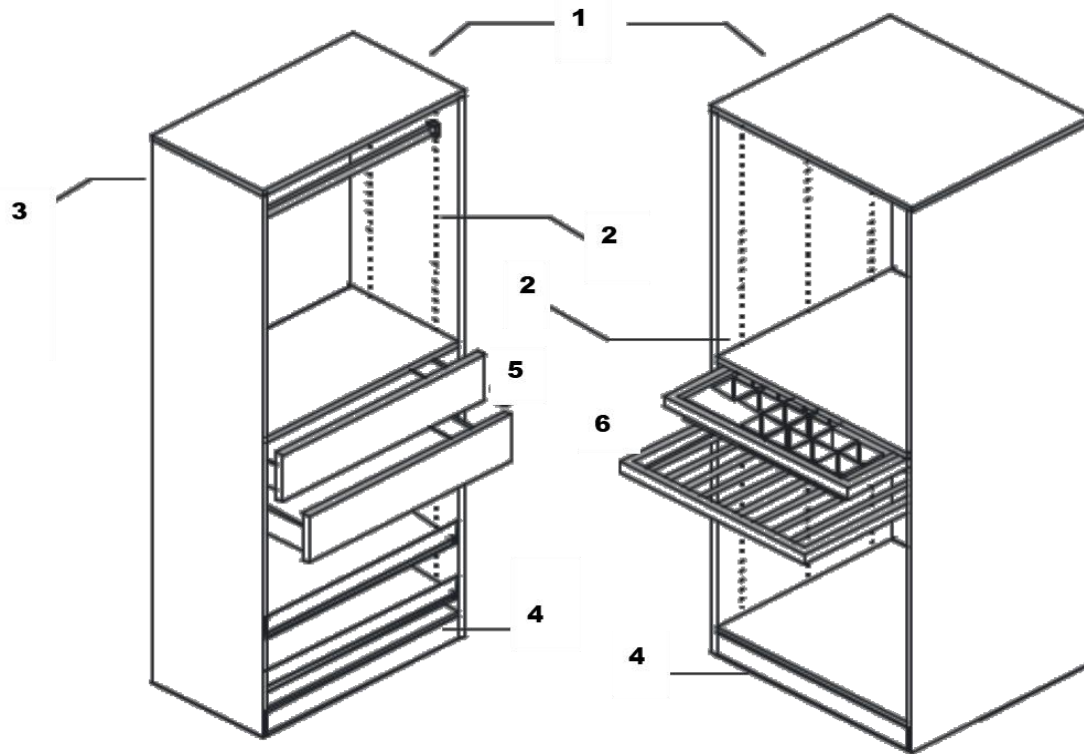

CLOSET SPECIFICATIONS

1) 15" and 24" depth available.
2) 32MM drilling system, standard units with shelves or hanging rods.
3) 3/4" thick side panel and 3/8" back panel.
4) 3" height toekick of matching color.
5) 4 sizes of drawers for customization.
6) Available accessories.