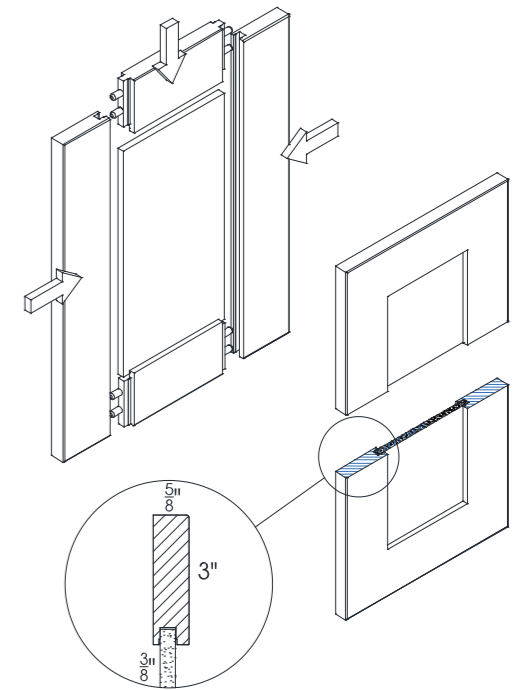

3/4" (19mm) thick MDF board, with PET laminate on the exterior and melamine laminate on the interior, ABS banding of matching color on all edges.

Glossy Gray

Glossy White

Golssy Ash

5 piece shaker door with 3" stiles and rails, and 3/8" panel. (2" rails are applied for insufficient height drawer fronts)
MDF cored, water based PU paint of matte finish on both sides.