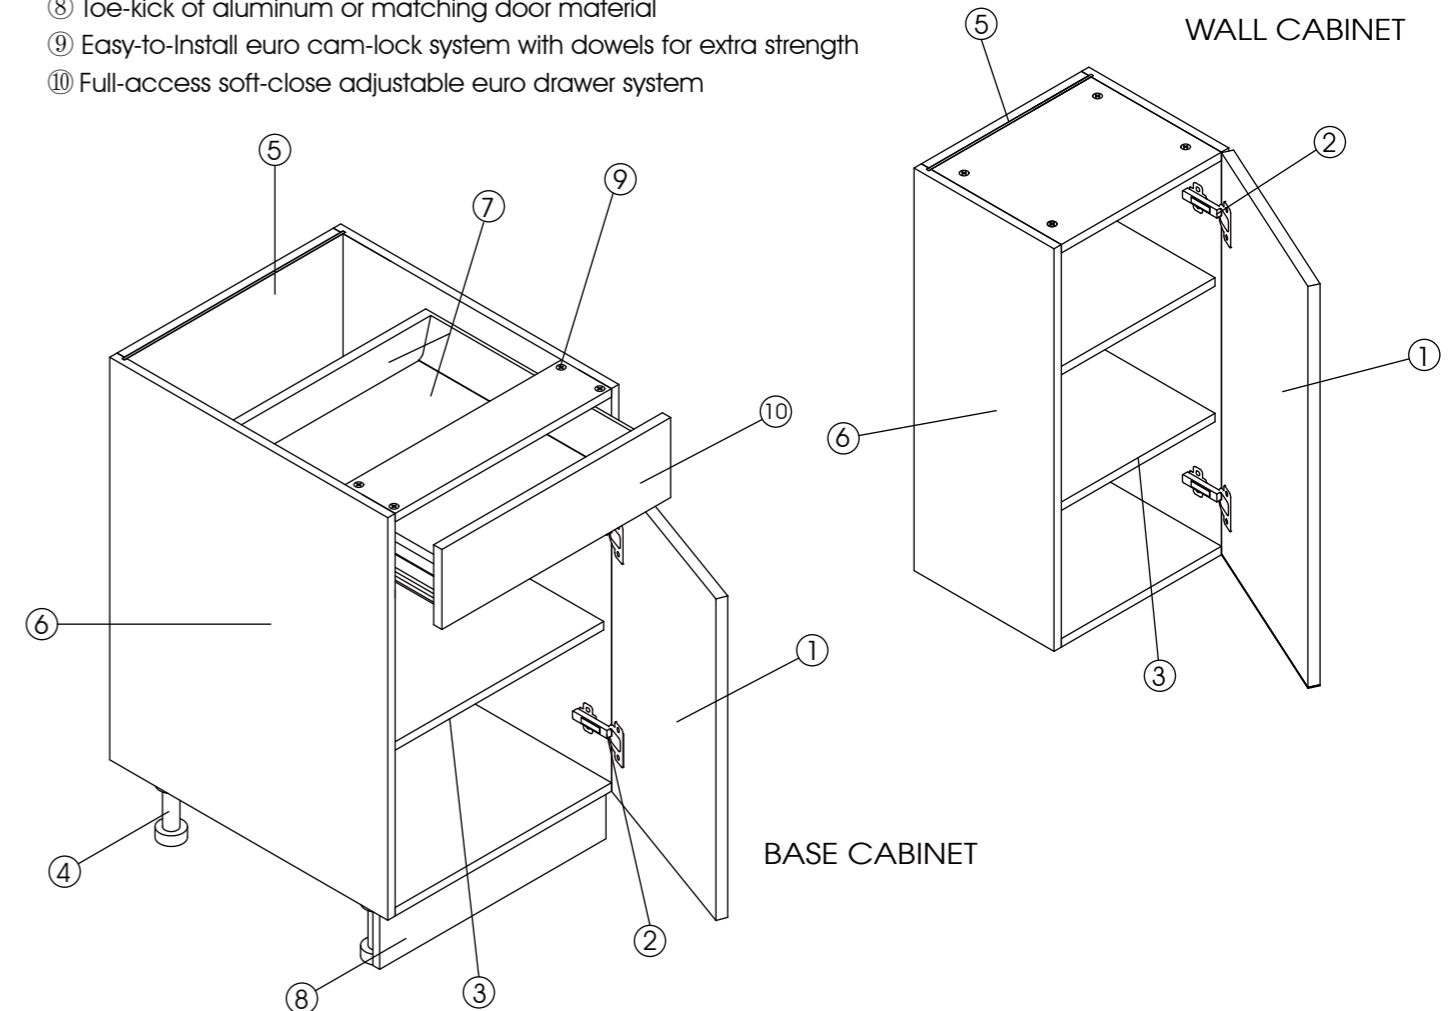

Cabinet Structure

- ① Door Panel
- ② Six-way adjustable soft-close hinge
- ③ 3/4"(18mm) melamine laminated plywood shelf
- ④ Adjustable Legs under the base cabinet
- ⑤ Back panel enforced with 3/4"(18mm) plywood frame
- ⑥ 3/4"(18mm) plywood side panels
- ⑦ 5/8"(16mm) melamine laminated plywood bottom panel & back panel of the drawer
- ⑧ Toe-kick of aluminum or matching door material
- ⑨ Easy-to-Install euro cam-lock system with dowels for extra strength
- ⑩ Full-access soft-close adjustable euro drawer system